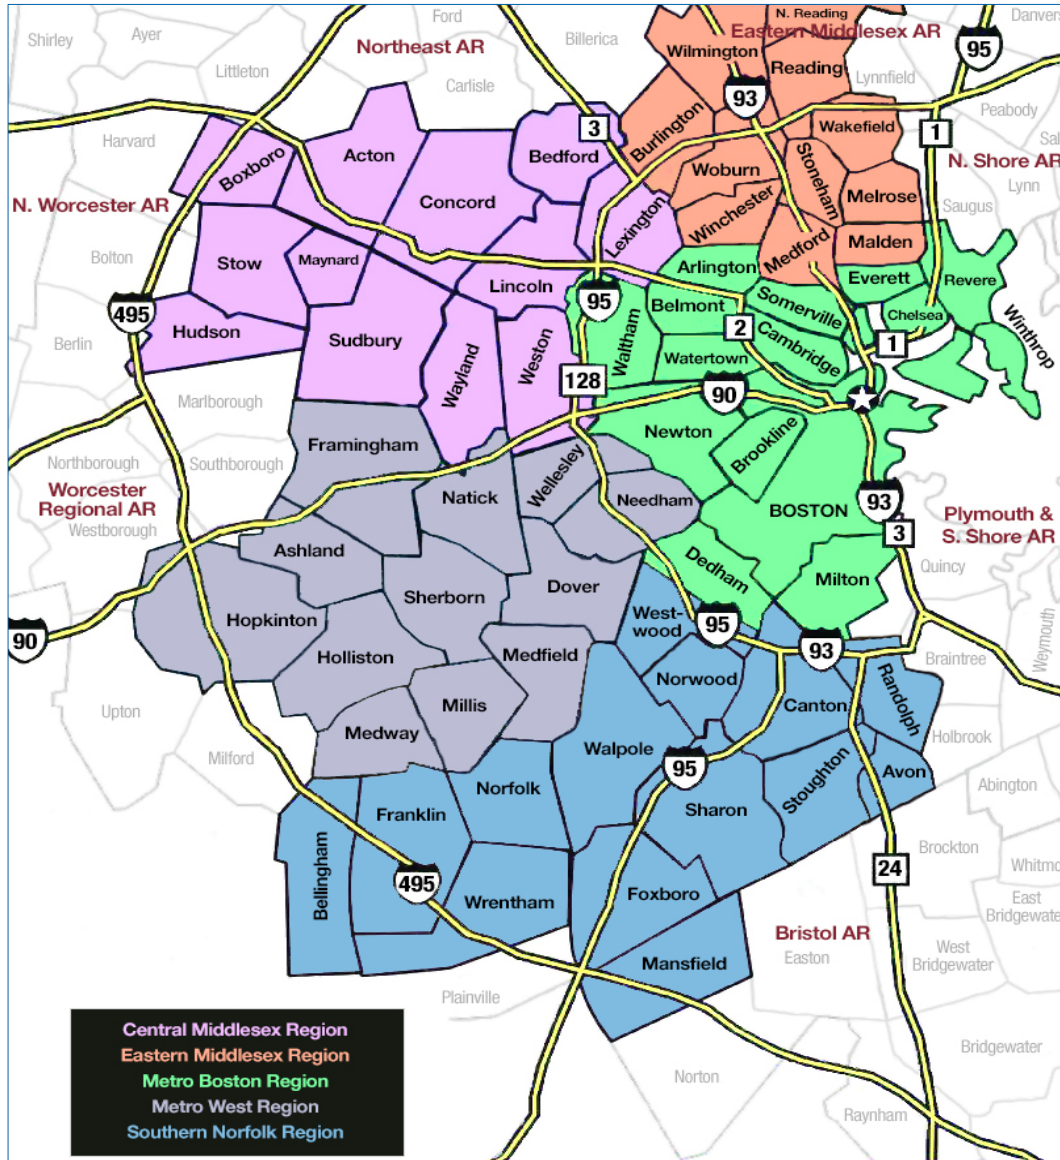

Regional Map

A map of the the 64 areas and 5 regions that make up "Greater Boston."

Greater Boston Association of REALTORS® Regional Map

Communities by Region

Central Middlesex Region

Acton
 Bedford
 Boxboro
 Concord
 Hudson
 Lexington
 Lincoln
 Maynard
 Sudbury
 Wayland
 Weston

Eastern Middlesex Region

Burlington
 Malden
 Medford
 Melrose
 North Reading
 Reading
 Stoneham
 Wakefield
 Wilmington
 Winchester
 Woburn

Metro Boston Region

Arlington
 Belmont
 Boston
 Brookline
 Cambridge
 Chelsea
 Dedham
 Everett
 Milton
 Newton
 Revere
 Somerville
 Waltham
 Watertown
 Winthrop

Metro West Region

Ashland
 Dover
 Framingham
 Holliston
 Hopkinton
 Medfield
 Medway
 Millis
 Stow
 Sudbury
 Wayland
 Weston
 Wellesley

Southern Norfolk Region

Avon
 Bellingham
 Canton
 Foxboro
 Franklin
 Mansfield
 Norfolk
 Norwood
 Randolph
 Sharon
 Stoughton
 Walpole
 Westwood
 Wrentham